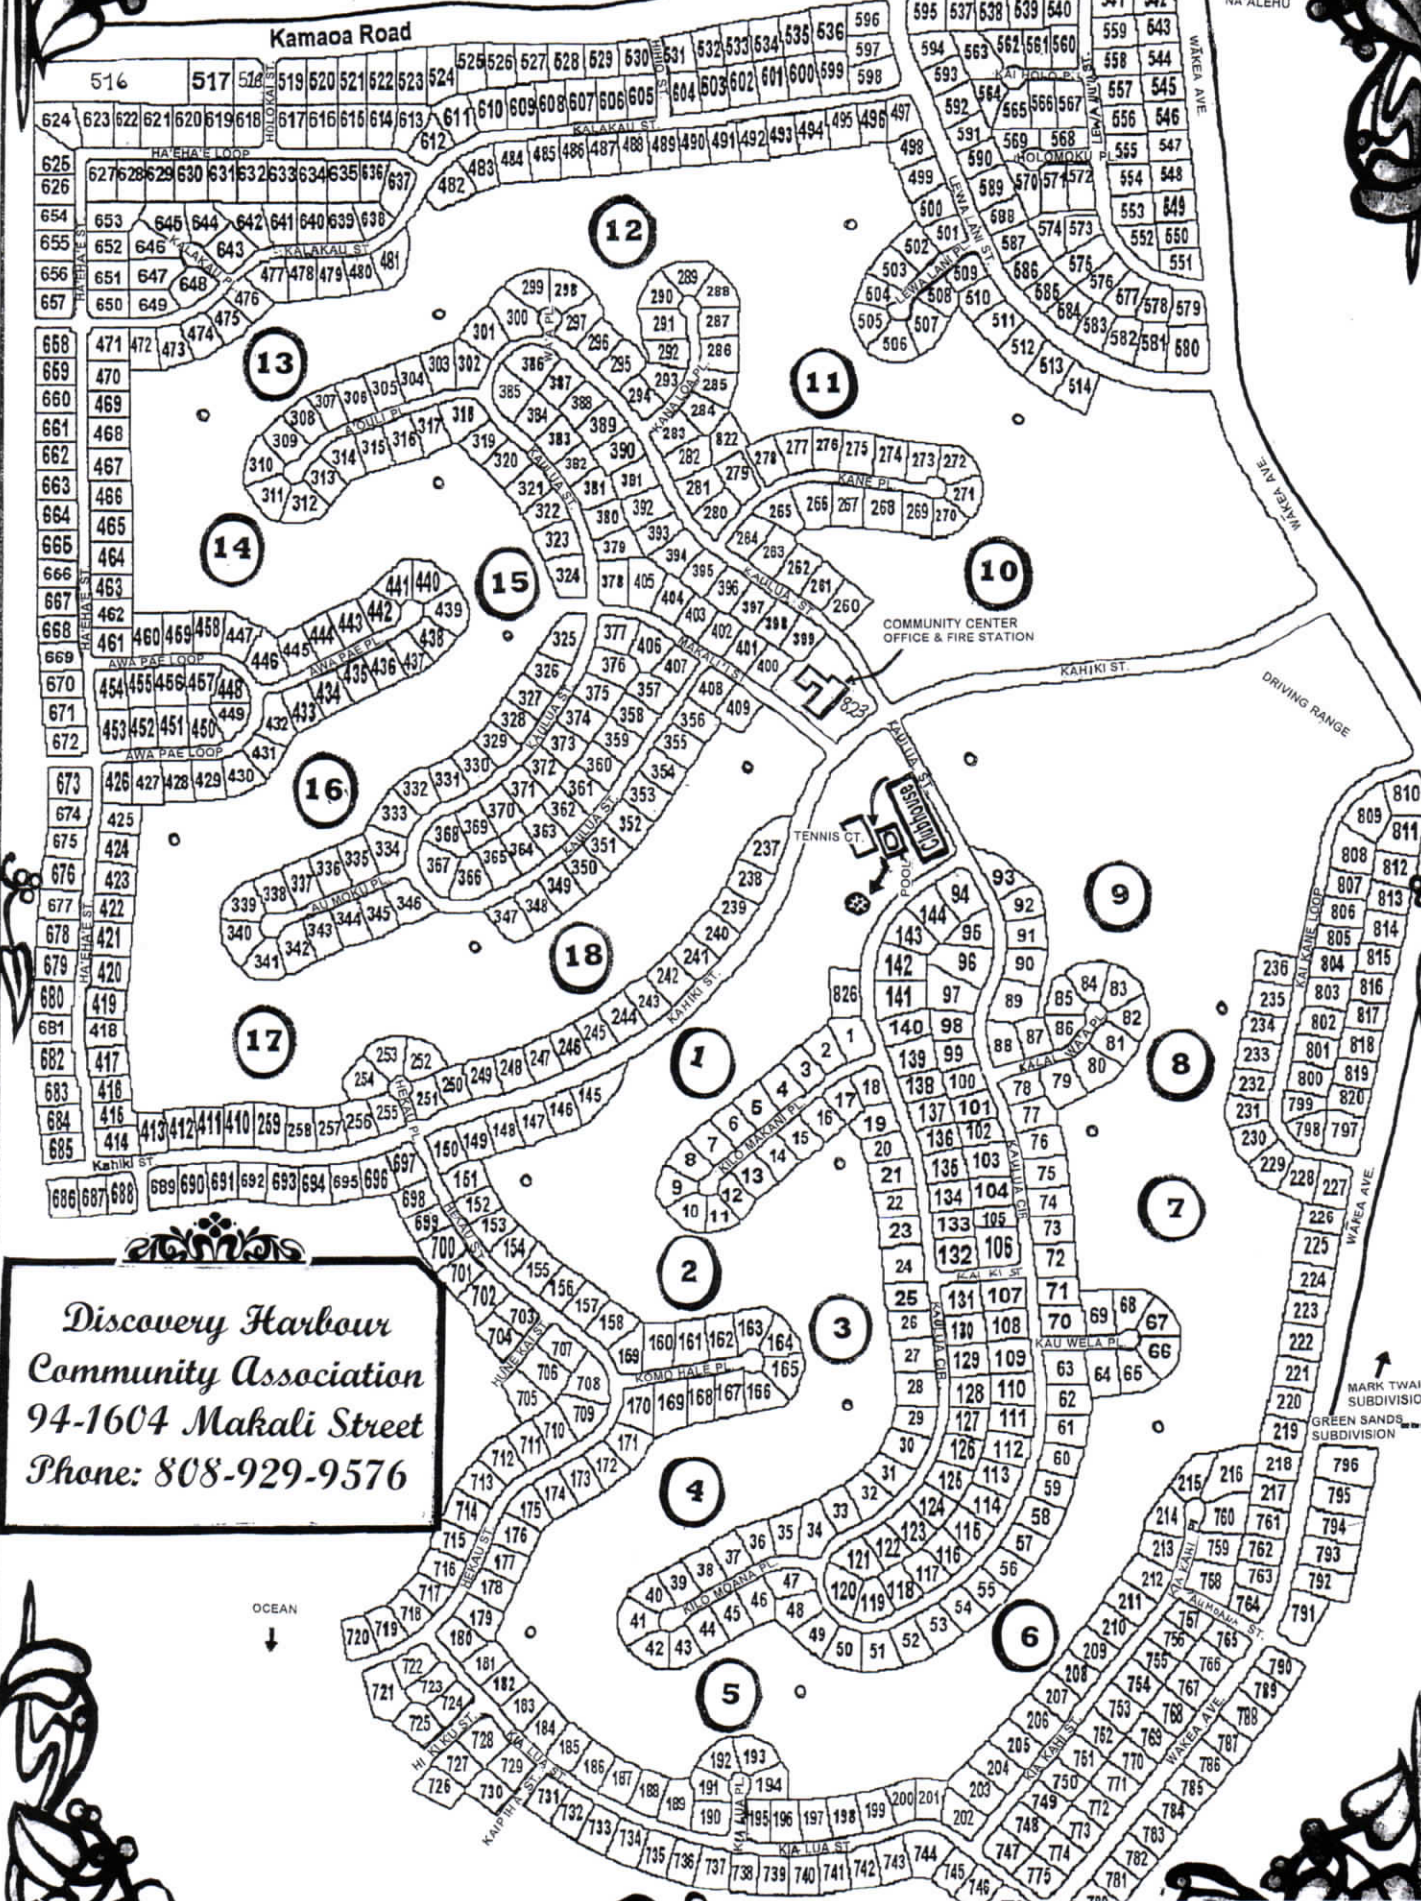

KONA ←

MOUTAI ↑

HILO →

WAIOHINU

NA'ALEHU

Kamoa Road

Kamoa Road

Discovery Harbour
 Community Association
 94-1604 Makali Street
 Phone: 808-929-9576

OCEAN ↓

↑ MARK TWAIN SUBDIVISION
 → GREEN SANDS SUBDIVISION